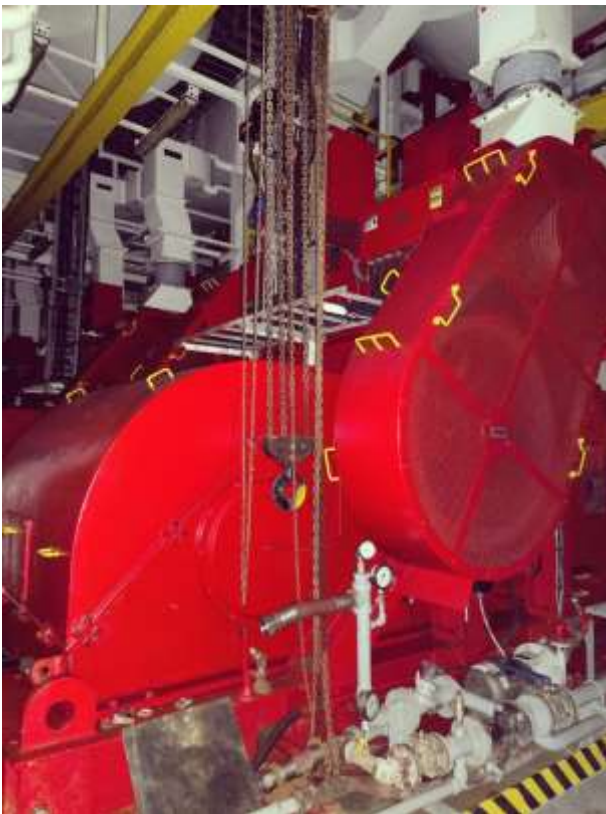

RM Support BV

Mekkelholtsweg 20, 7523 DE Enschede, The Netherlands

Phone: +31 (0)74 256 9777, Cell phone: +31 (0)6 427 20 672

E-mail: info@rm-support.nl, Internet: www.interses.eu, www.rm-support.com

Commercial Reg. Enschede No. 08133380, VAT No. NL 82 28 96 965 B01, IBAN: NL75 RABO 0317 287451