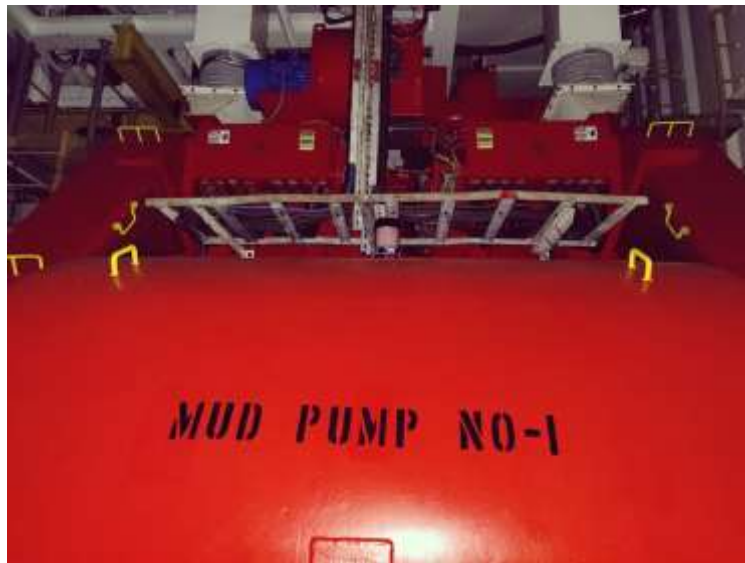

RM Support BV

Mekkelholtsweg 20, 7523 DE Enschede, The Netherlands

Phone: +31 (0)74 256 9777, Cell phone: +31 (0)6 427 20 672

E-mail: info@rm-support.nl, Internet: www.interses.eu, www.rm-support.com

Commercial Reg. Enschede No. 08133380, VAT No. NL 82 28 96 965 B01, IBAN: NL75 RABO 0317 287451