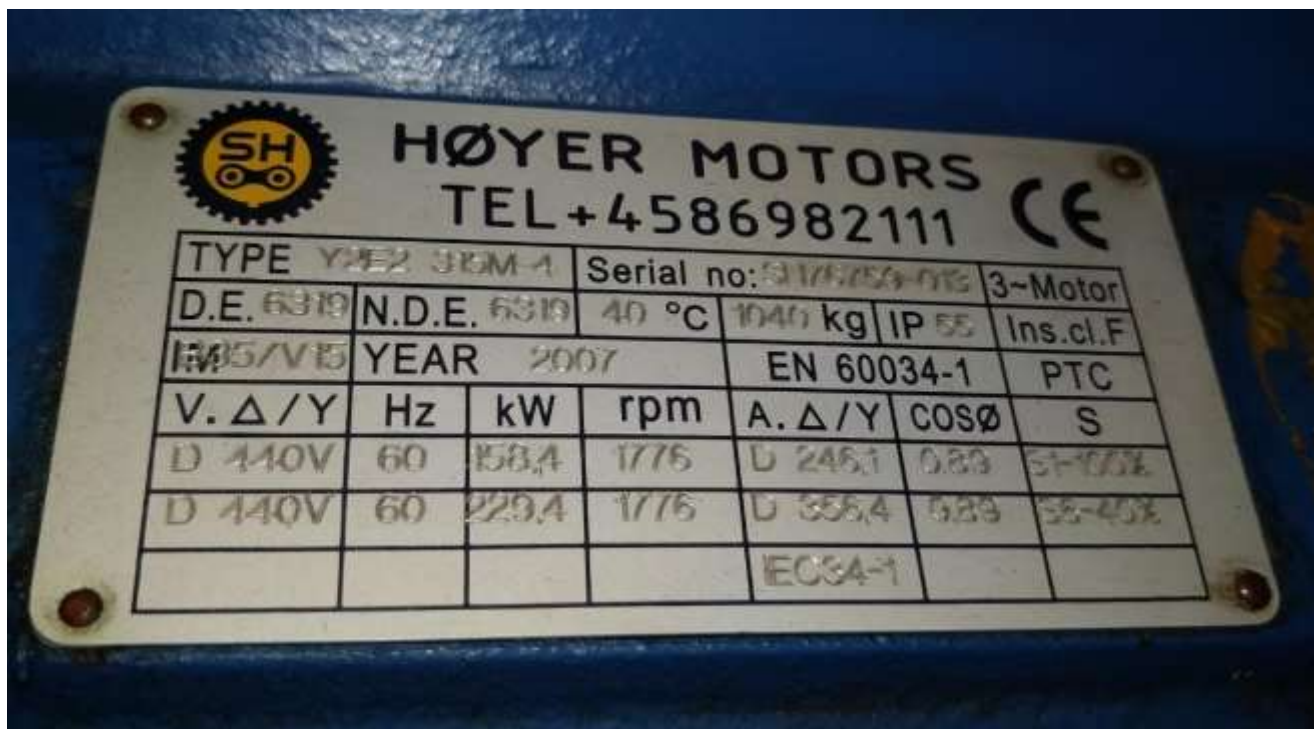

RM Support BV

Mekkelholtsweg 20, 7523 DE Enschede , The Netherlands

Phone: +31 (0)74 256 9777, Cell phone: +31 (0)6 427 20 672

E-mail: info@rm-support.nl, Internet: www.interses.eu, www.rm-support.com

Commercial Reg. Enschede No. 08133380, VAT No. NL 82 28 96 965 B01, IBAN: NL75 RABO 0317 287451