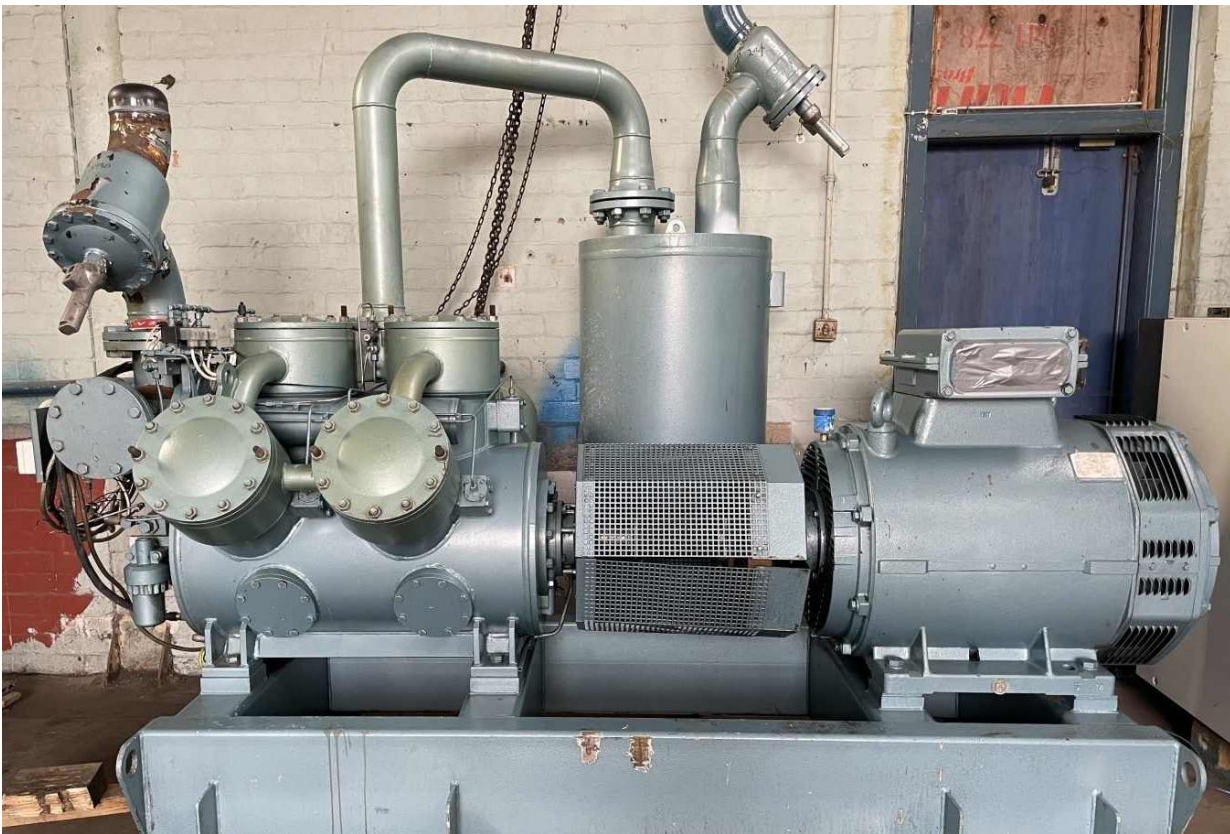

**Grasso RC612E Unit available  
2002  
NH3 application**

Very maintained Grasso RC612E compressor unit – direct drive of 2002.  
The unit is suited with a 200 kW E-motor. The RPM are 1480.  
The models of Grasso RC 612E are design for 1500 RPM.  
A stabel investment is compressor unit, which proven themselves more than 40 years.  
The max swep volume is 1195 m3/h