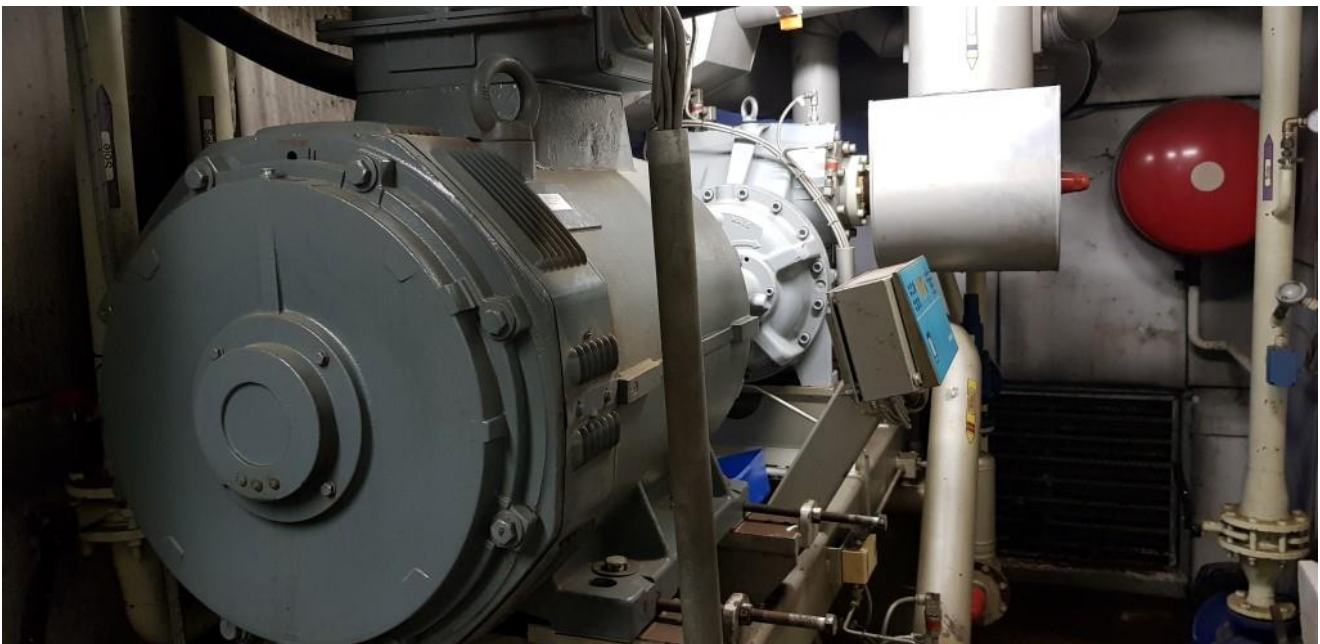

RM Support BV

Burenweg 14, 7621 GX Borne (ind area De Veldkamp Noord) , The Netherlands

Phone: +31 (0)74 256 9777, Cell phone: +31 (0)6 427 20 672

E-mail: info@rm-support.nl, Internet: www.rm-support.nl, www.rm-support.com

Commercial Reg. Enschede No. 08133380, VAT No. NL 82 28 96 965 B01, IBAN: NL45 RABO 0317 2838 20

Unless notified or agreed on in writing, our General conditions govern all our tenders for and agreements on all our deliveries and services, registered by the Chamber of Commerce on November 14, 2013, number: 08133380. Any other conditions are herewith explicitly rejected by us. A copy of the conditions mentioned above is included or can be send to you on request, free of charge. The conditions are also available on our website: www.rm-support.nl.