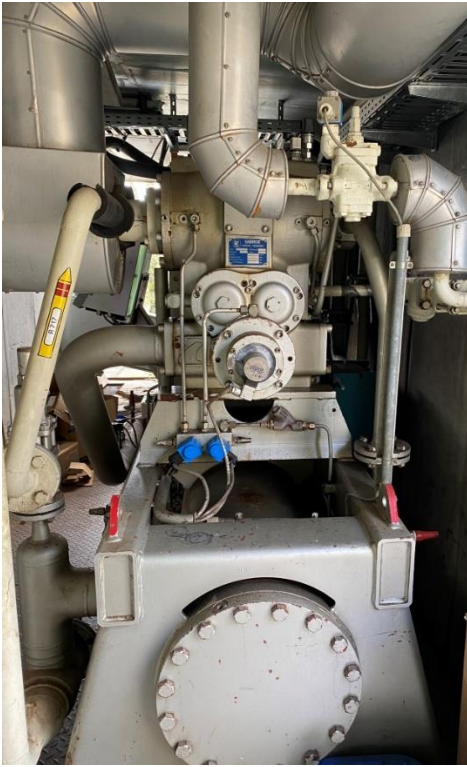

RM Support BV

Burenweg 14, 7621 GX Borne (ind area De Veldkamp Noord) , The Netherlands

Phone: +31 (0)74 256 9777, Cell phone: +31 (0)6 427 20 672

E-mail: info@rm-support.nl, Internet: www.rm-support.nl, www.rm-support.com

Commercial Reg. Enschede No. 08133380, VAT No. NL 82 28 96 965 B01, IBAN: NL45 RABO 0317 2838 20

Unless notified or agreed on in writing, our General conditions govern all our tenders for and agreements on all our deliveries and services, registered by the Chamber of Commerce on November 14, 2013, number: 08133380. Any other conditions are herewith explicitly rejected by us. A copy of the conditions mentioned above is included or can be send to you on request, free of charge. The conditions are also available on our website: www.rm-support.nl.