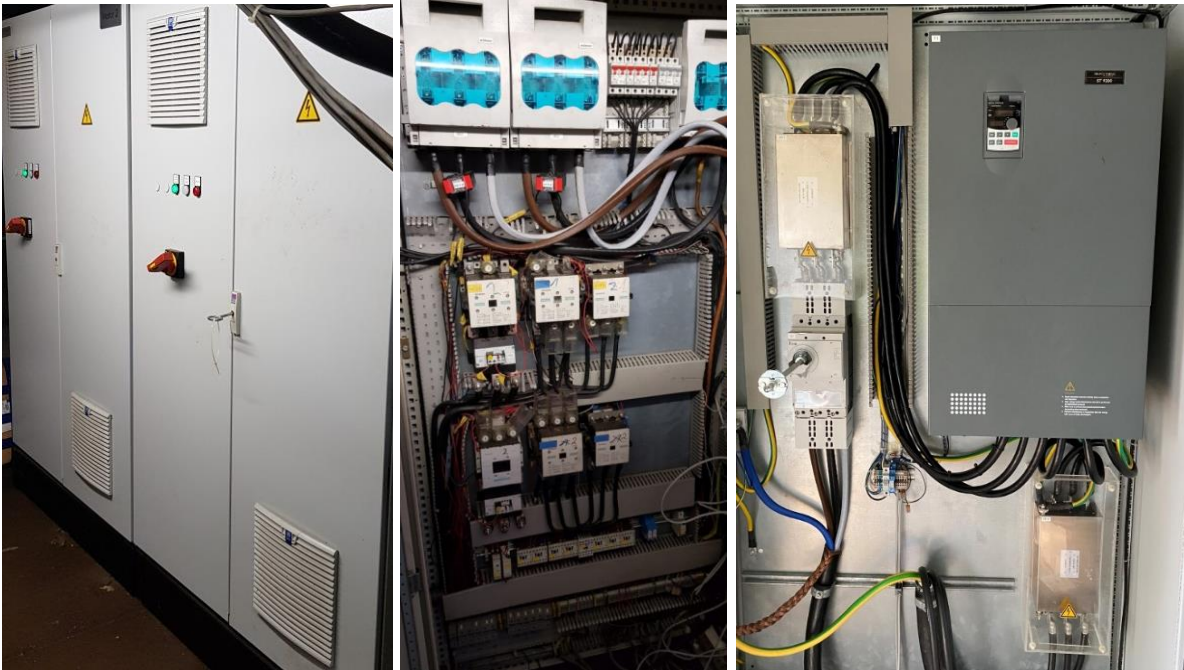

RM Support BV

Burenweg 14, 7621 GX Borne (ind area De Veldkamp Noord) , The Netherlands

Phone: +31 (0)74 256 9777, Cell phone: +31 (0)6 427 20 672

E-mail: info@rm-support.nl, Internet: www.rm-support.nl, www.rm-support.com

Commercial Reg. Enschede No. 08133380, VAT No. NL 82 28 96 965 B01, IBAN: NL45 RABO 0317 2838 20

Unless notified or agreed on in writing, our General conditions govern all our tenders for and agreements on all our deliveries and services, registered by the Chamber of Commerce on November 14, 2013, number: 08133380. Any other conditions are herewith explicitly rejected by us. A copy of the conditions mentioned above is included or can be send to you on request, free of charge. The conditions are also available on our website: www.rm-support.nl.