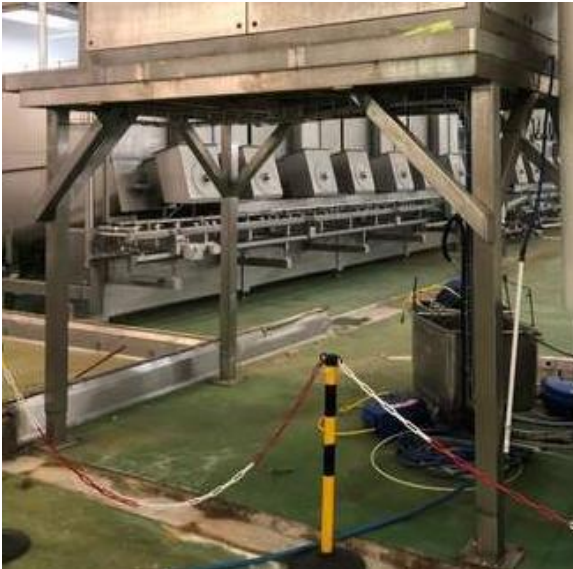

Platform: 2 off Stainless steel platforms for Ice generator UBE7500-2R
Dimensions: 1900 x 3000 x 2200 mm

RM Support BV

Burenweg 14, 7621 GX Borne (ind area De Veldkamp Noord) , The Netherlands

Phone: +31 (0)74 256 9777, Cell phone: +31 (0)6 427 20 672

E-mail: info@rm-support.nl, Internet: www.rm-support.nl, www.rm-support.com

Commercial Reg. Enschede No. 08133380, VAT No. NL 82 28 96 965 B01, IBAN: NL45 RABO 0317 2838 20

Unless notified or agreed on in writing, our General conditions govern all our tenders for and agreements on all our deliveries and services, registered by the Chamber of Commerce on November 14, 2013, number: 08133380. Any other conditions are herewith explicitly rejected by us. A copy of the conditions mentioned above is included or can be send to you on request, free of charge. The conditions are also available on our website: www.rm-support.nl.