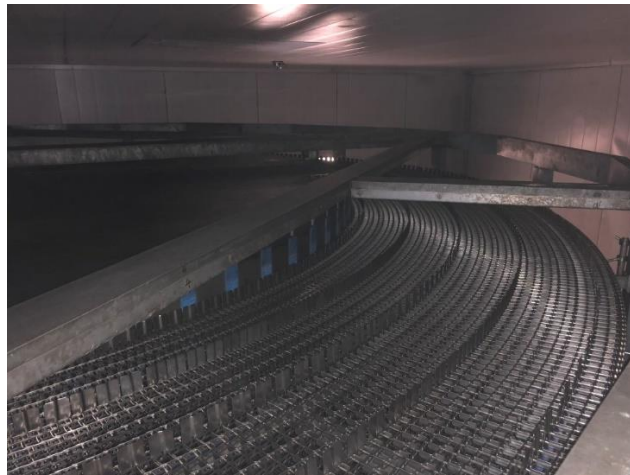

Pre-owned Heinen Spiral Artic Freezer- single drum
Model : SF 9.6-11-38S (A9)
Belt length : 737 m2 / Effective freezing length 600 m2
Year of built 1997

Very well maintained Single drum , Brand Heinen, Model Artic SF 9.6-11-38S (A9) – entry / exit : Nord (900 mm) – Nord (6300 mm) – Belt wide Gross: 965 mm / Nett: 905 mm- Tiers 37,5 – Product gap; 55 mm- capacity 325 kW coolers/ 2300 kg/ hr ready meals- Dimensions L x W x H 13800 x 7800 x 7300 mm.